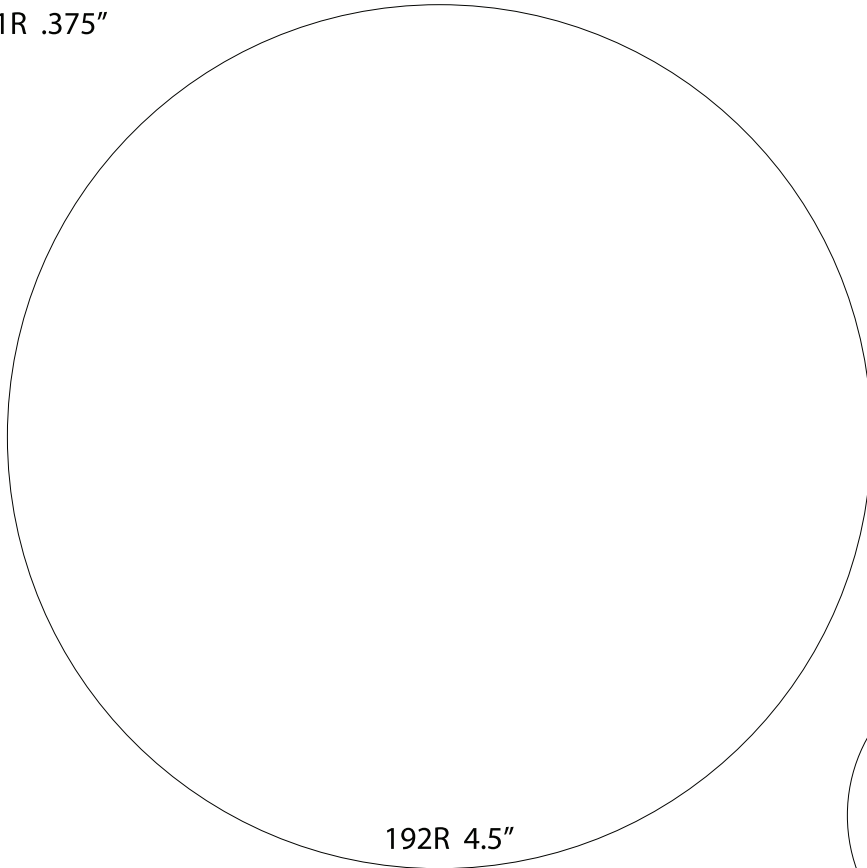

Circle Die Sizes

100R .5"

105R .625"

110R .75"

115R .875"

120R 1.0"

130R 1.25"

135R 1.375"

Rev-6/09

Circle Die Sizes

194R 1.66"

198R 2.11"

195R 3.75"

186R 4.25"

Rose City Label

7235 S.E. Label Lane • Portland, Oregon 97206-9339
Phone: (503) 777-4711 • Toll Free: (800) 547-9920 • Fax: (503) 777-4799
email: info@rclabel.com • www.rclabel.com

Rev-6/09

Circle Die Sizes

Rose City Label

7235 S.E. Label Lane • Portland, Oregon 97206-9339
Phone: (503) 777-4711 • Toll Free: (800) 547-9920 • Fax: (503) 777-4799
email: info@rclabel.com • www.rclabel.com

Rev-6/09

Circle Die Sizes

189R 1.125"

191R .375"

190R 2.875"

188R 3.5"

192R 4.5"

193R 2.5"