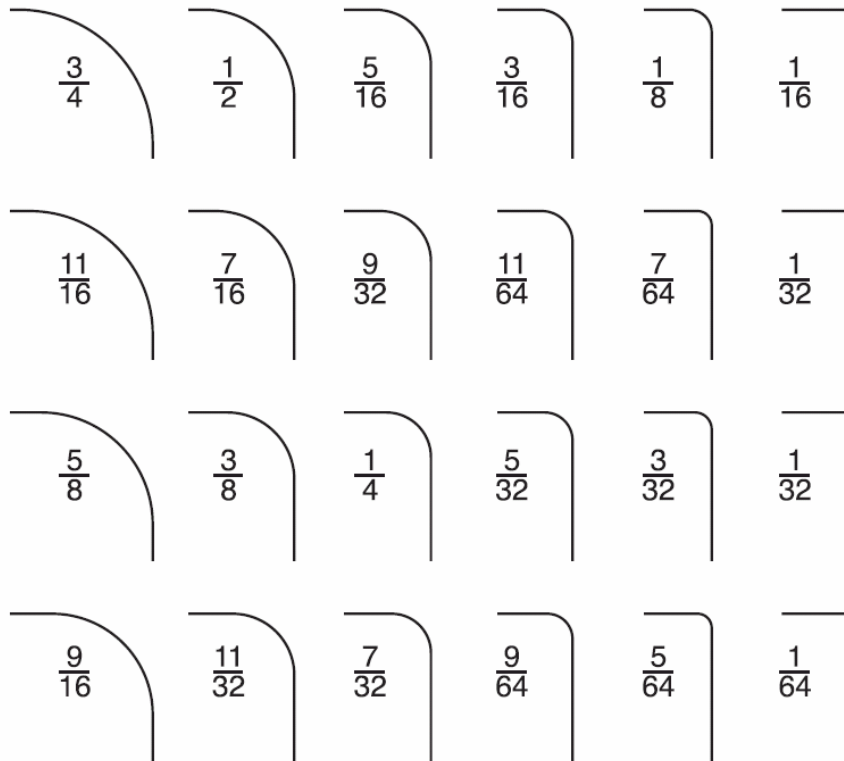

# Corner Radius Chart

Use this chart to estimate the corner radius on our roll labels. Note that most dies in our inventory have a 1/8" corner radius, unless otherwise specified.

1" x 1"

(use this for proper scaling)

7235 S.E. Label Lane • Portland, Oregon 97206-9339  
Phone: (503) 777-4711 • Toll Free: (800) 547-9920 • Fax: (503) 777-4799  
email: [info@rclabel.com](mailto:info@rclabel.com) • [www.rclabel.com](http://www.rclabel.com)